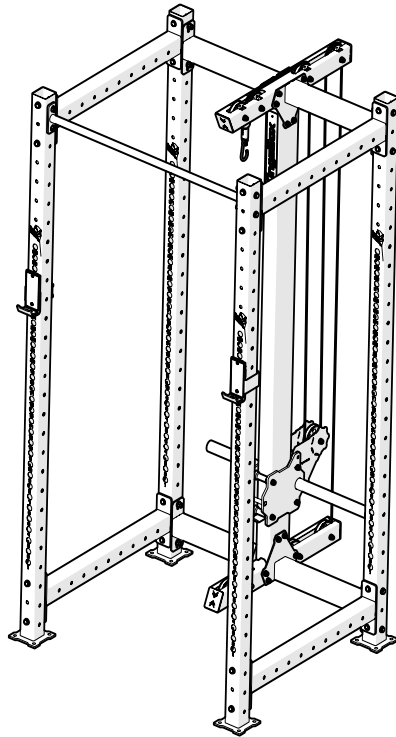

Mighty CPS | CX-35 / 37

KingsBox

Assembly elements:

SAMPLE	
<div style="border: 1px solid black; padding: 5px; display: inline-block;">picture</div>	
prt. number	QTY.
part name	

	
5435000	1x
CCO Upright Adj. Pullej Cart	

	
3616000	4x
Side profile CPS	

	
4657000	2x
Pulley Profile_CPS	

	
4421000	1x
Cart SPS	

	
5429000	1x
CCO Addon_SPS Cart	

	
BY-040-470	9x
Pulley fi114	

	
4432000	18x
Pulley Bush fi25	

	
BY-040-4900	4x
Rower Roller	

Assembly elements:

BY-011-1600 | **9x**

Bolt M10x100

BY-011-1700 | **4x**

Bolt M10x110

BY-011-2400 | **4x**

Bolt M10x120

BY-011-1100 | **1x**