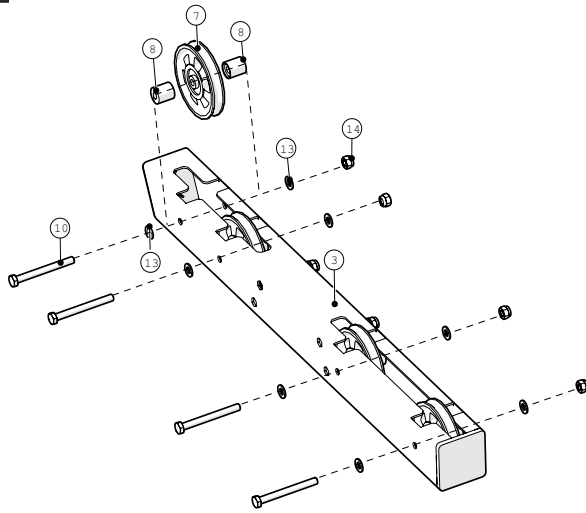

2x

Kroglica

BY-040-5600

2x

**Zaključek
kabela - Uho**

**jeklenica
8,5m**

BY-040-9970

1x

Jeklenica 8,5m

Assembly instruction:

STEP: 1

STEP: 2

Assembly instruction:

STEP: 5

STEP: 6

Assembly instruction: