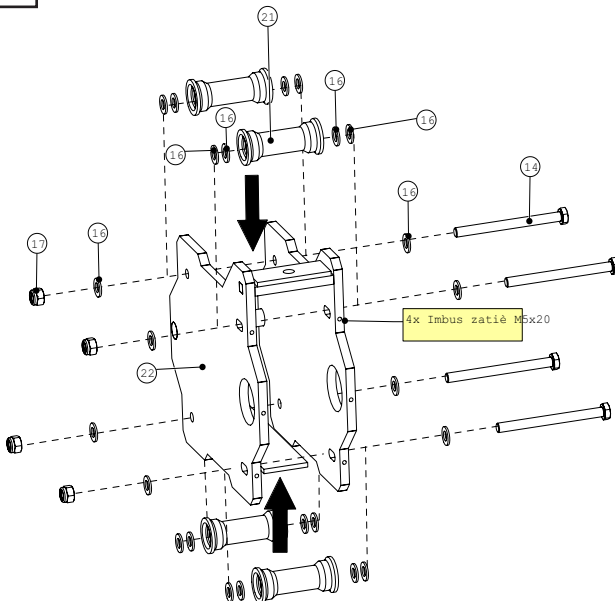

Bolt M10x70

BY-011-2300 | **16x**

Bolt M10x30

BY-031-1000 | **52x**

Washer M10

BY-021-1000 | **26x**

Nut M10

BY-010-1500 | **8x**

Bolt M12x110

BY-030-1000 | **16x**

Washer M12

Assembly elements:

BY-020-1000

8x

Nut M12

BY-040-5500

2x

Kroglica

BY-040-5600

2x

**Zaključek
kabela - Uho**

**jeklenica
8,5m**

BY-040-9970

1x

Jeklenica 8,5m

Assembly instruction:

STEP: 1

STEP: 2

Assembly instruction:

STEP: 5

STEP: 6

Assembly instruction: