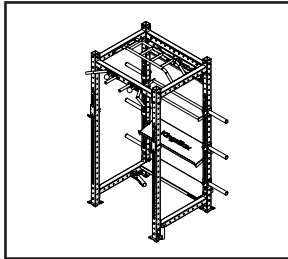

WARNING!

If the structure is not secured to the ground and / or to the wall, it may overturn and / or cause damage to person or object in the immediate vicinity.

The fixing bolts for wall and / or floor are not included in the pack-age, since different types of anchor bolts must be used for different wall / floor types.

Assembly elements:

Position 1

**Static or Adjustable
Pulley Rig**

Position 2

CX-35 with Storage

Position 3

Monkey Profile 1100

Position 4