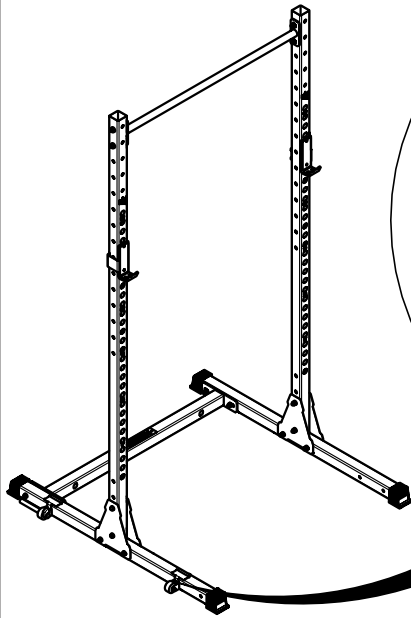

Assembly instruction:

STEP: 1