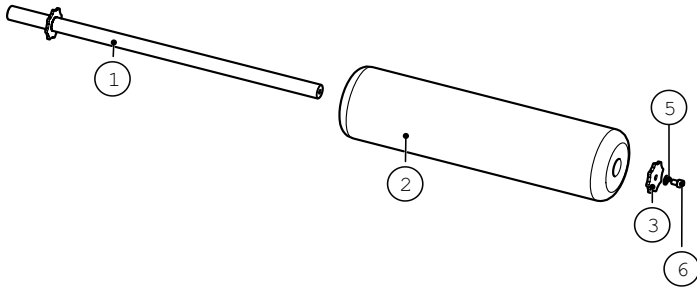

Assembly instructions:

STEP 1