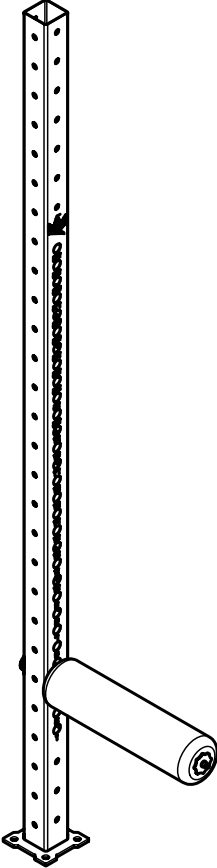

# Royal Long Pillow Holder

**KingsBox<sup>®</sup>**  
BUILDING BETTER HUMANS

# Assembly elements:

**position 1** | 1x

Royal Leg Pillow  
Holder\_Long

**position 2** | 1x

Leg Pillow\_Long

**position 3** | 2x

TCQ\_Side Washer

**position 4** | 1x

Clamping Knob

**position 5** | 1x

M8 Washer

**position 6** | 1x

M8x25 imbus