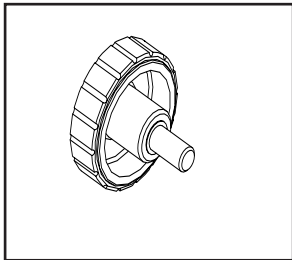

# Assembly elements:

**position 1** | 1x

Royal Leg Pillow  
Holder\_Long

**position 2** | 1x

Leg Pillow\_Long

**position 3** | 2x

TCQ\_Side Washer

**position 4** | 1x

Clamping Knob

**position 5** | 1x

M8 Washer

**position 6** | 1x

M8x25 imbus