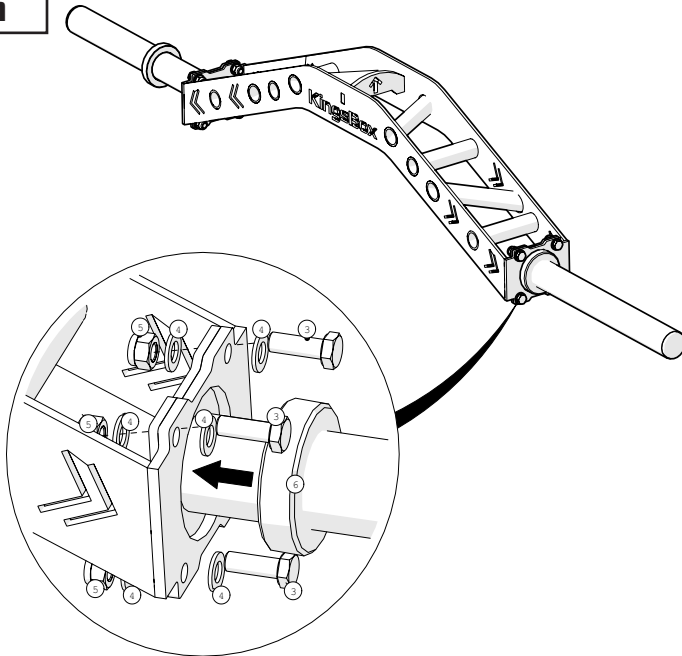

Assembly instruction:

STEP: 1

STEP: 1