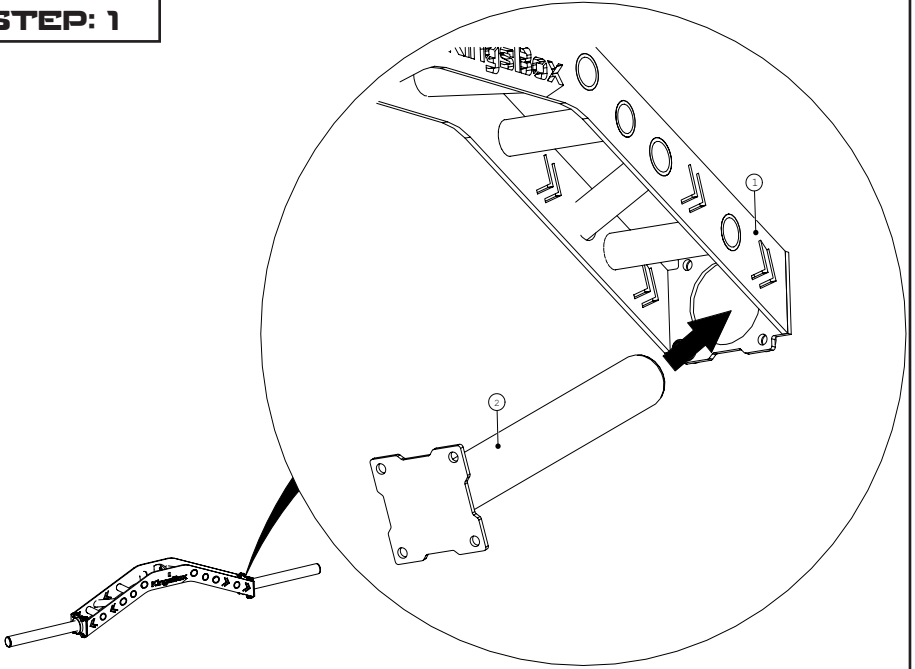

Assembly instruction:

STEP: 1