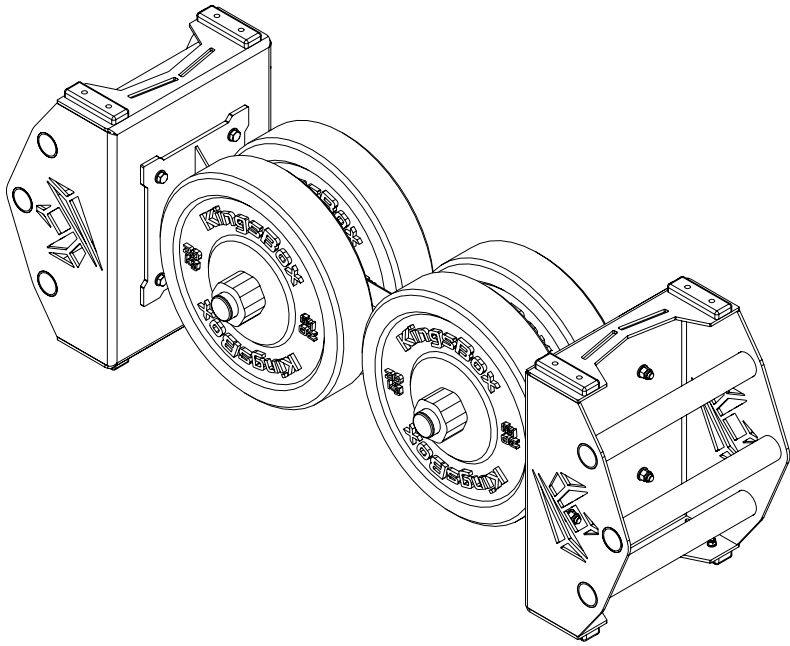

# KingsBox Walking Beam

**KingsBox<sup>®</sup>**  
BUILDING BETTER HUMANS

# Assembly elements:

**Position 1**

Horse Head

**Position 2**

Walking Beam

**Position 3**

Plug 1,5 col

**Position 4**

Rubber 125x40x15

**Position 5**

M12x40

**Position 6**

Washer M12

**Position 7**

M12 Nuts

**Position 8**

# Assembly elements:

**Position 10**

**Washer M8**