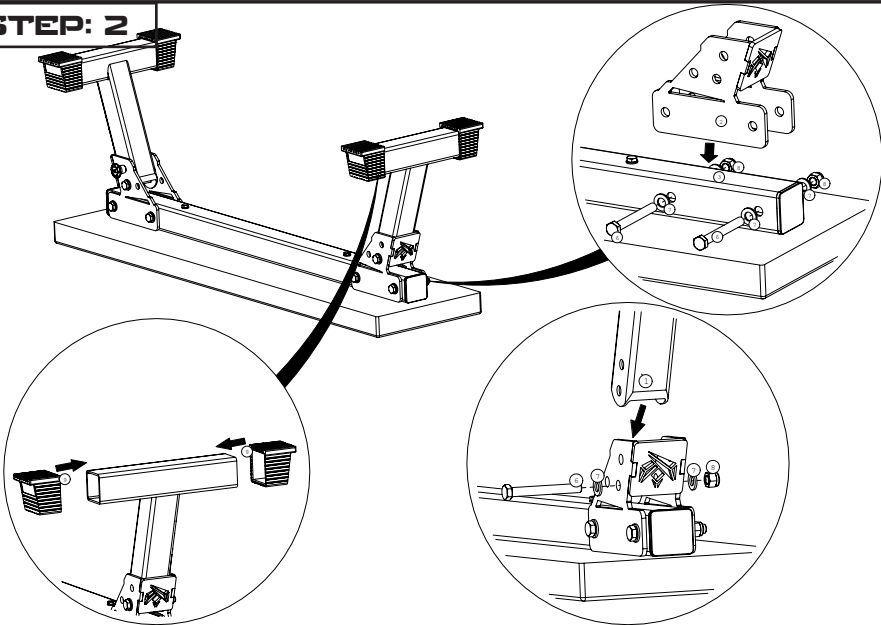

M12 Washer

Position 8

M12 Nuts

Position 9

**Rubber Leg
60x60**

Assembly elements:

Position 10

Plug 60x60

Position 11

M8 Washer

Position 12

M8x70

Assembly instruction:

STEP: 1

STEP: 2

Assembly instruction:

STEP: 3

STEP: 4