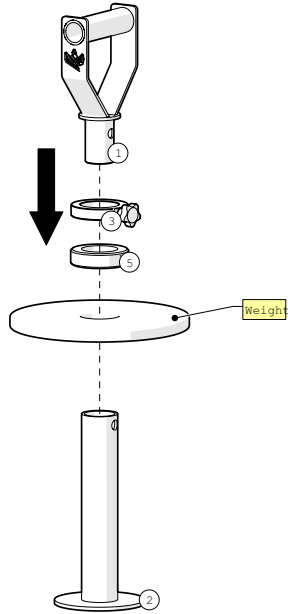

Adjustable Kettelebell

KingsBox[®]
BUILDING BETTER HUMANS

Assembly elements:

position 1

**Adjustable Kettlebell
Handle**

position 2

**Bumper Carrier
Landmine 3.0**

position 3

Metal Lock Jaw

position 4

Lobe Knob M8x16

position 5

**Spacer fi 48 Rub-
bery**

position 6

Pin 8x12

Assembly instruction:

STEP: 1

STEP: 2