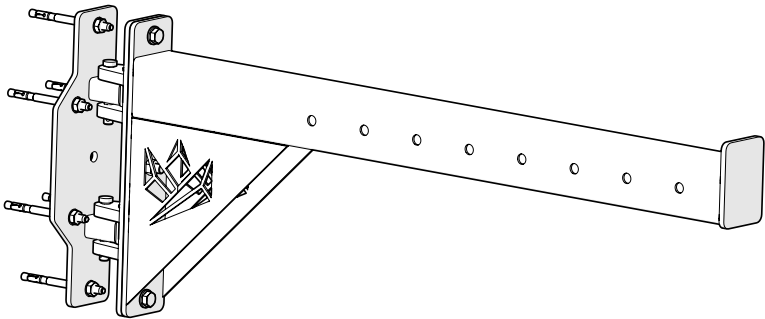

Foldable Mighty Branch

KingsBox[®]
BUILDING BETTER HUMANS

Assembly elements:

Position 1

Royal Branch F

Position 2

**Branch Part Foldable
Branch**

Position 3

**Wall Part Foldable
Branch**

Position 4

Pin 84x12

Position 5

Bushing 16-12

Position 6

M12x90

Position 7

M12x40

Position 8

M12 Washer

Position 9

M12 Nuts

Assembly elements:

Position 10

concrete screw (not included)