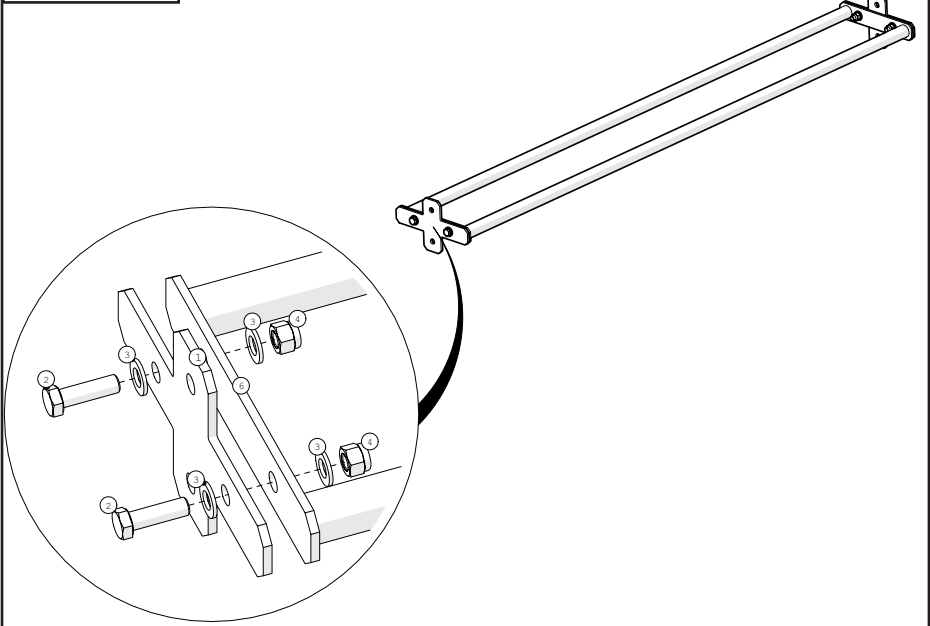

# Assembly elements:

**Position 1**

Spacer for SB in  
kettlebell

**Position 2**

M12x40

**Position 3**

M12 Washer

**Position 4**

M12 Nuts

**Position 5**

M12x90

**Position 6**

SB Shelf III. 1700

# Assembly instruction:

**STEP: 1**

**STEP: 1**