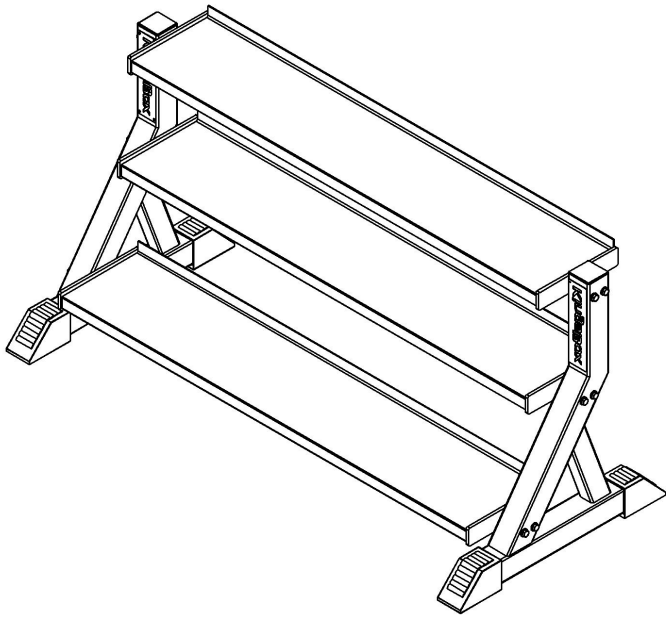

# BASIC KETTLEBELL STORAGE RACK

## Exploded Diagram Parts List

Number	Description	Picture	Quantity
1	Upright		2
2	Head Cover		2
3	Rubber Foot		4
4	Kettlebell Shelves		3
5	M12×110mm Bolt		12
6	Nut		12
7	Washer		24