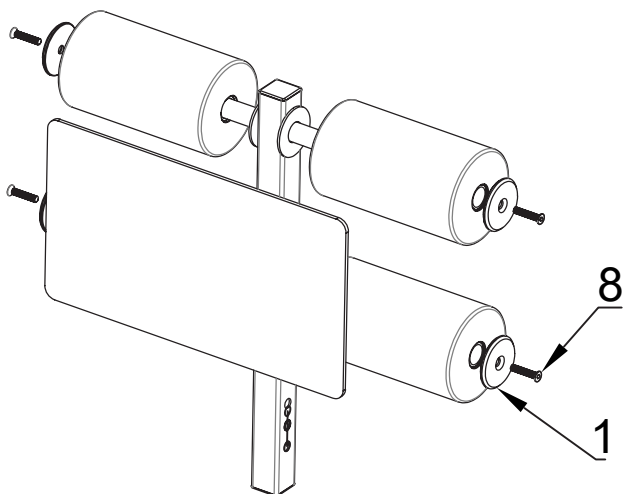

# Fortified GHD

**KingsBox®**  
BUILDING BETTER HUMANS

1.

PART	DESCRIPTION	SIZE	QTY
3	Hex Bolt	M12X85	4
4	Hex Bolt	M12X90	4
5	Hex Bolt	M12X100	2
9	Washer	Ø12	20
11	Aircraft Nut	M12	10

2.

PART	DESCRIPTION	SIZE	QTY
4	Hex Bolt4	M12X90	4
9	Washer	Ø12	8
11	Aircraft Nut	M12	4

3.

PART	DESCRIPTION	SIZE	QTY
1	Baffle4	Ø68x5	4
8	Sunk Screw	M8x35	4

4.

PART	DESCRIPTION	SIZE	QTY
7	Allen Bolt	M8X20	8
10	Washer	Ø8	8

5.

PART	DESCRIPTION	SIZE	QTY
2	Hex Bolt	M12X80	4
5	Hex Bolt2	M12X100	2
6	Hex Socket Cap Screws	M5X6	1
9	Washer	O12	12
11	Aircraft Nut	M12	6