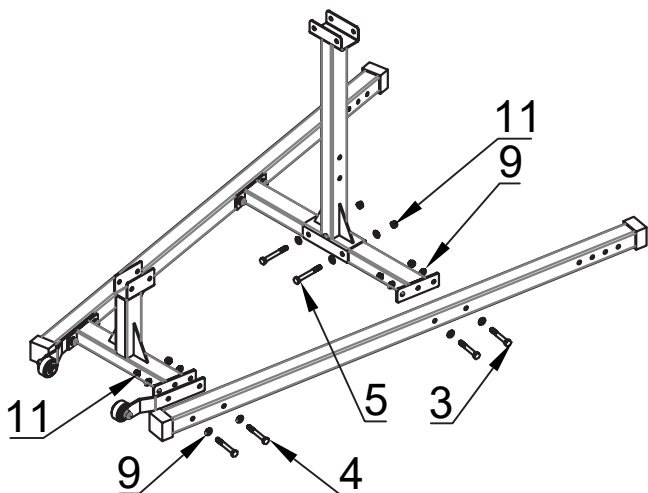

# Fortified GHD

**KingsBox®**  
BUILDING BETTER HUMANS

1.

PART	DESCRIPTION	SIZE	QTY
3	Hex Bolt	M12X85	4
4	Hex Bolt	M12X90	4
5	Hex Bolt	M12X100	2
9	Washer	Ø12	20
11	Aircraft Nut	M12	10

2.

PART	DESCRIPTION	SIZE	QTY
4	Hex Bolt4	M12X90	4
9	Washer	Ø12	8
11	Aircraft Nut	M12	4

3.

PART	DESCRIPTION	SIZE	QTY
1	Baffle4	Ø68x5	4
8	Sunk Screw	M8x35	4

4.

PART	DESCRIPTION	SIZE	QTY
7	Allen Bolt	M8X20	8
10	Washer	Ø8	8

5.

PART	DESCRIPTION	SIZE	QTY
2	Hex Bolt	M12X80	4
5	Hex Bolt2	M12X100	2
6	Hex Socket Cap Screws	M5X6	1
9	Washer	O12	12
11	Aircraft Nut	M12	6