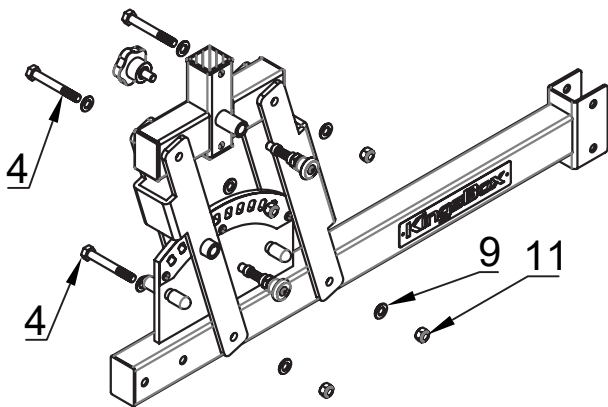

# Fortified GHD

**KingsBox®**  
BUILDING BETTER HUMANS

1.

PART	DESCRIPTION	SIZE	QTY
3	Hex Bolt	M12X85	4
4	Hex Bolt	M12X90	4
5	Hex Bolt	M12X100	2
9	Washer	Ø12	20
11	Aircraft Nut	M12	10

2.

PART	DESCRIPTION	SIZE	QTY
4	Hex Bolt4	M12X90	4
9	Washer	Ø12	8
11	Aircraft Nut	M12	4

3.

PART	DESCRIPTION	SIZE	QTY
1	Baffle4	Ø68x5	4
8	Sunk Screw	M8x35	4

4.

PART	DESCRIPTION	SIZE	QTY
7	Allen Bolt	M8X20	8
10	Washer	Ø8	8

5.

PART	DESCRIPTION	SIZE	QTY
2	Hex Bolt	M12X80	4
5	Hex Bolt2	M12X100	2
6	Hex Socket Cap Screws	M5X6	1
9	Washer	O12	12
11	Aircraft Nut	M12	6