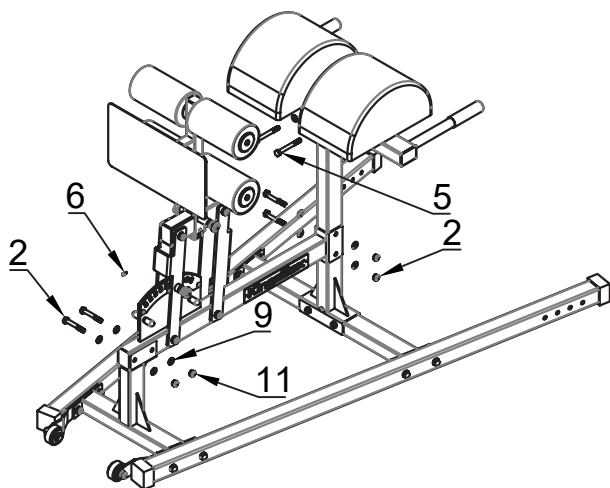

# Fortified GHD

**KingsBox®**  
BUILDING BETTER HUMANS

1.

PART	DESCRIPTION	SIZE	QTY
3	Hex Bolt	M12X85	4
4	Hex Bolt	M12X90	4
5	Hex Bolt	M12X100	2
9	Washer	Ø12	20
11	Aircraft Nut	M12	10

2.

PART	DESCRIPTION	SIZE	QTY
4	Hex Bolt4	M12X90	4
9	Washer	Ø12	8
11	Aircraft Nut	M12	4

3.

PART	DESCRIPTION	SIZE	QTY
1	Baffle4	Ø68x5	4
8	Sunk Screw	M8x35	4

4.

PART	DESCRIPTION	SIZE	QTY
7	Allen Bolt	M8X20	8
10	Washer	Ø8	8

5.

PART	DESCRIPTION	SIZE	QTY
2	Hex Bolt	M12X80	4
5	Hex Bolt2	M12X100	2
6	Hex Socket Cap Screws	M5X6	1
9	Washer	O12	12
11	Aircraft Nut	M12	6