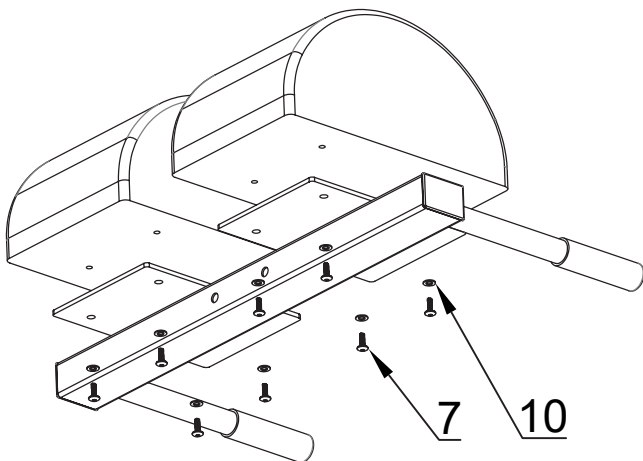

# Fortified GHD

**KingsBox®**  
BUILDING BETTER HUMANS

1.

PART	DESCRIPTION	SIZE	QTY
3	Hex Bolt	M12X85	4
4	Hex Bolt	M12X90	4
5	Hex Bolt	M12X100	2
9	Washer	Ø12	20
11	Aircraft Nut	M12	10

2.

PART	DESCRIPTION	SIZE	QTY
4	Hex Bolt4	M12X90	4
9	Washer	Ø12	8
11	Aircraft Nut	M12	4

3.

PART	DESCRIPTION	SIZE	QTY
1	Baffle4	Ø68x5	4
8	Sunk Screw	M8x35	4

4.

PART	DESCRIPTION	SIZE	QTY
7	Allen Bolt	M8X20	8
10	Washer	Ø8	8

5.

PART	DESCRIPTION	SIZE	QTY
2	Hex Bolt	M12X80	4
5	Hex Bolt2	M12X100	2
6	Hex Socket Cap Screws	M5X6	1
9	Washer	O12	12
11	Aircraft Nut	M12	6