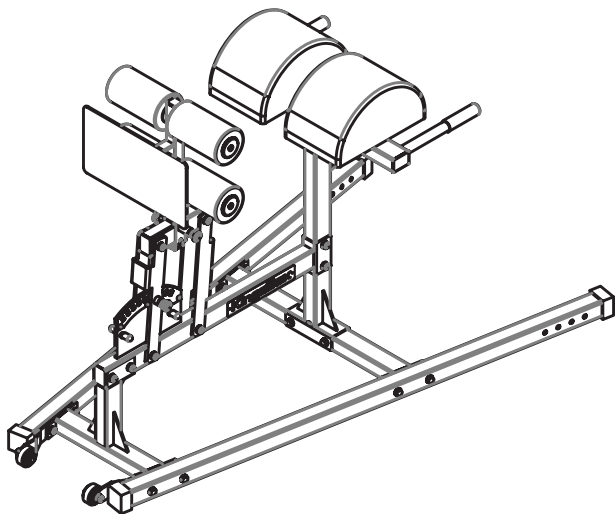

# Fortified GHD

**KingsBox®**  
BUILDING BETTER HUMANS

1.

PART	DESCRIPTION	SIZE	QTY
3	Hex Bolt	M12X85	4
4	Hex Bolt	M12X90	4
5	Hex Bolt	M12X100	2
9	Washer	Ø12	20
11	Aircraft Nut	M12	10

2.

PART	DESCRIPTION	SIZE	QTY
4	Hex Bolt4	M12X90	4
9	Washer	Ø12	8
11	Aircraft Nut	M12	4

3.

PART	DESCRIPTION	SIZE	QTY
1	Baffle4	Ø68x5	4
8	Sunk Screw	M8x35	4

4.

PART	DESCRIPTION	SIZE	QTY
7	Allen Bolt	M8X20	8
10	Washer	Ø8	8

5.

PART	DESCRIPTION	SIZE	QTY
2	Hex Bolt	M12X80	4
5	Hex Bolt2	M12X100	2
6	Hex Socket Cap Screws	M5X6	1
9	Washer	O12	12
11	Aircraft Nut	M12	6