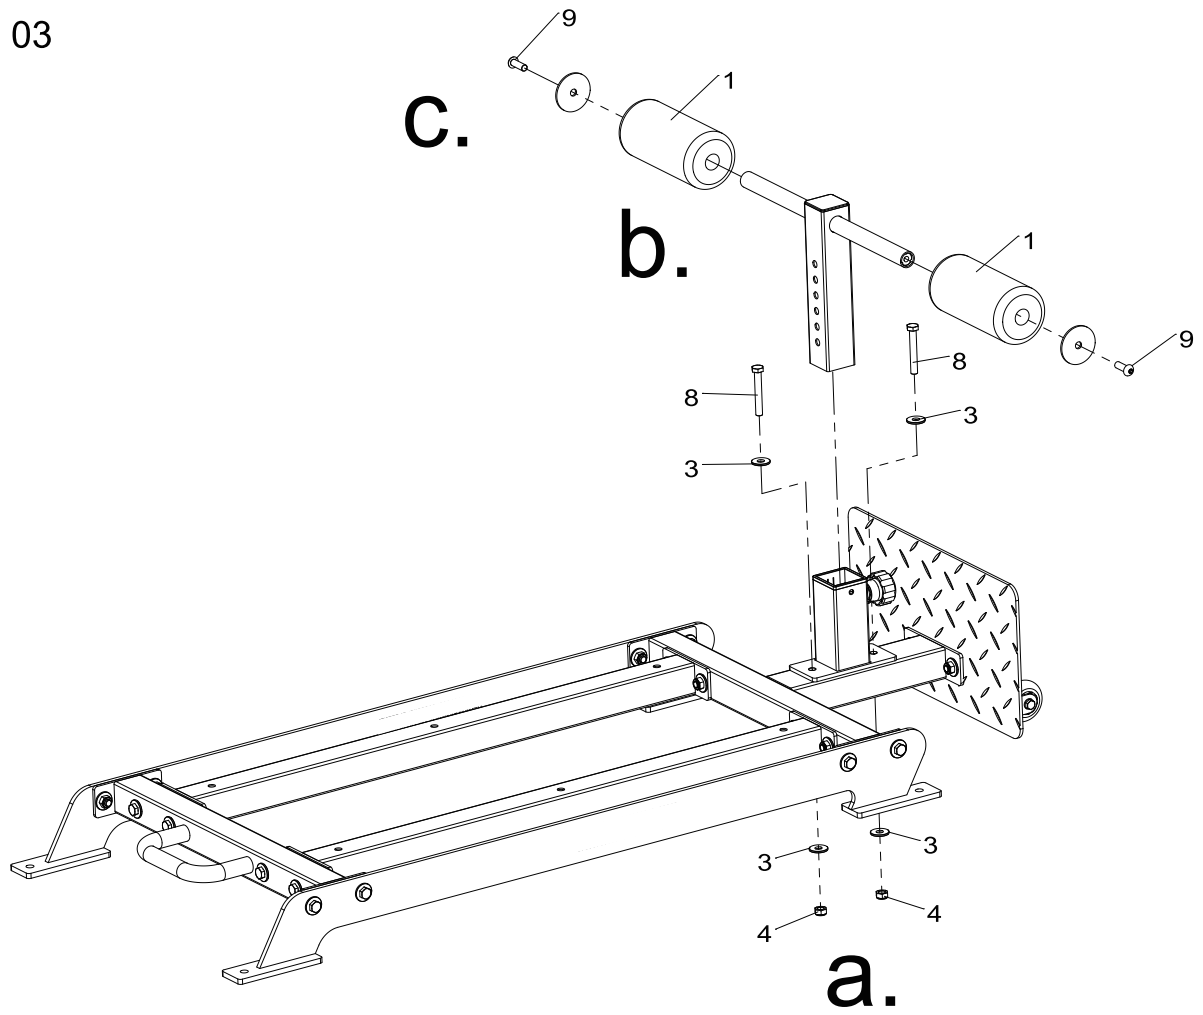

ROYAL FLOOR GHD

OWNER'S MANUAL

Exploded Diagram Parts List

Part	Description	Parts	O'ty
1	Foam		2
2	Washer $\varnothing 8$		6
3	Washer $\varnothing 10$		40
4	Lock nut M10		20
5	Hex bolt M8x65		6
6	Hex bolt M10x25		2
7	Hex bolt M10x30		8
8	Hex bolt M10x70		10
9	Screw M10x30		2

STEP 01

STEP 02

STEP 03

STEP 04