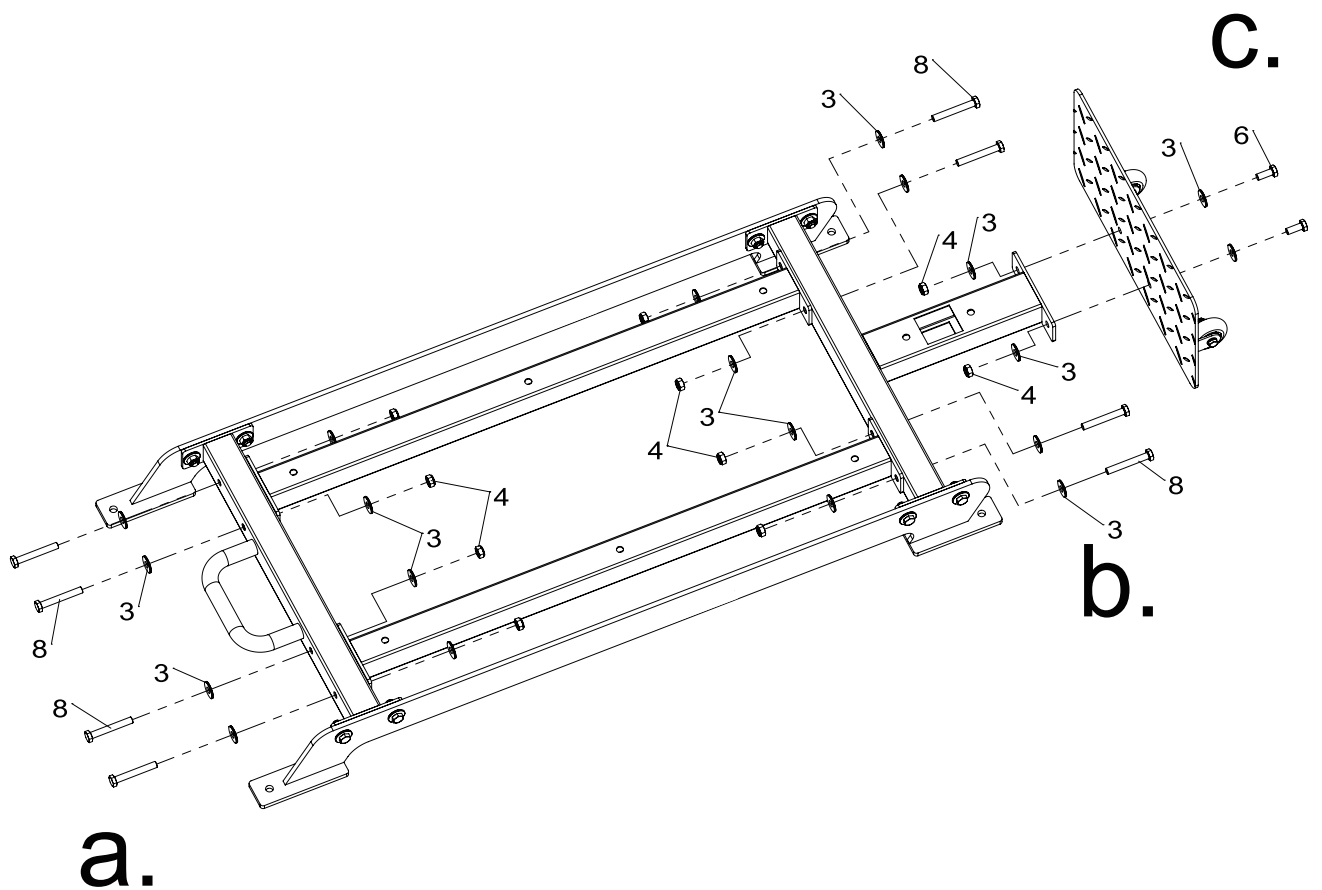

ROYAL FLOOR GHD

OWNER'S MANUAL

Exploded Diagram Parts List

Part	Description	Parts	O'ty
1	Foam		2
2	Washer $\varnothing 8$		6
3	Washer $\varnothing 10$		40
4	Lock nut M10		20
5	Hex bolt M8x65		6
6	Hex bolt M10x25		2
7	Hex bolt M10x30		8
8	Hex bolt M10x70		10
9	Screw M10x30		2

STEP 01

STEP 02

STEP 03

STEP 04