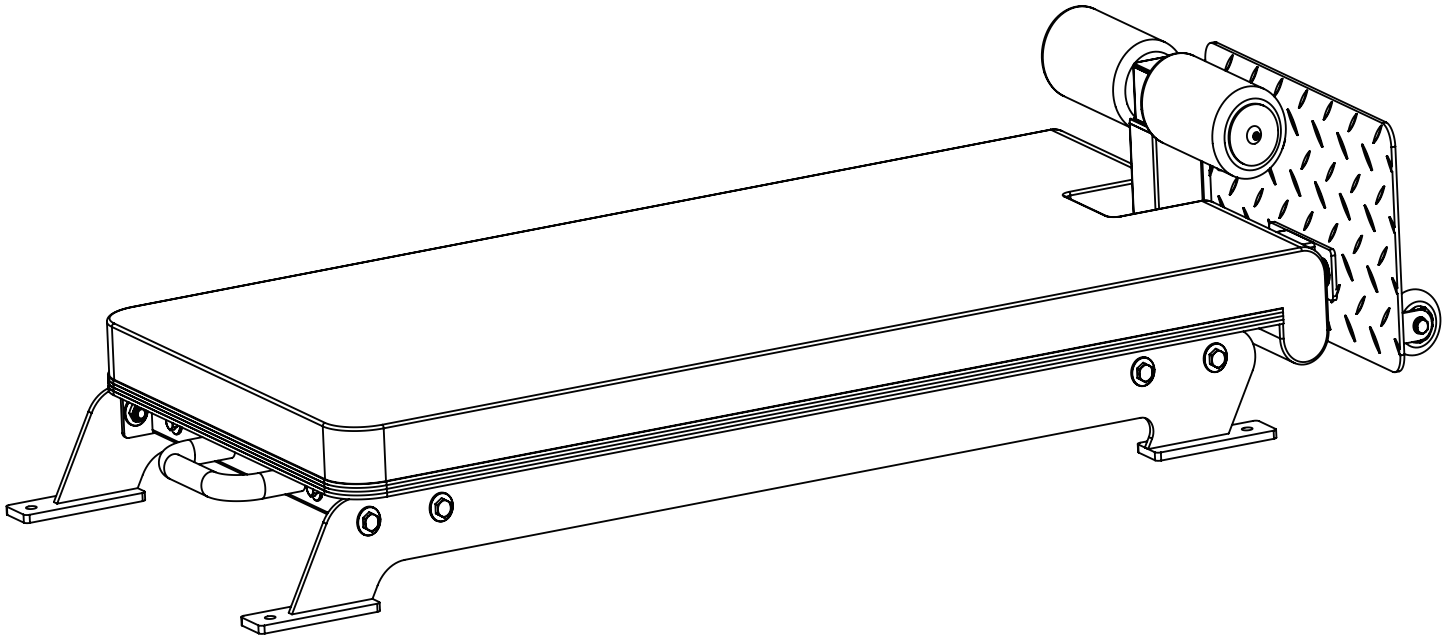

ROYAL FLOOR GHD

OWNER'S MANUAL

Exploded Diagram Parts List

Part	Description	Parts	O'ty
1	Foam		2
2	Washer $\varnothing 8$		6
3	Washer $\varnothing 10$		40
4	Lock nut M10		20
5	Hex bolt M8x65		6
6	Hex bolt M10x25		2
7	Hex bolt M10x30		8
8	Hex bolt M10x70		10
9	Screw M10x30		2

STEP 01

STEP 02

STEP 03

STEP 04