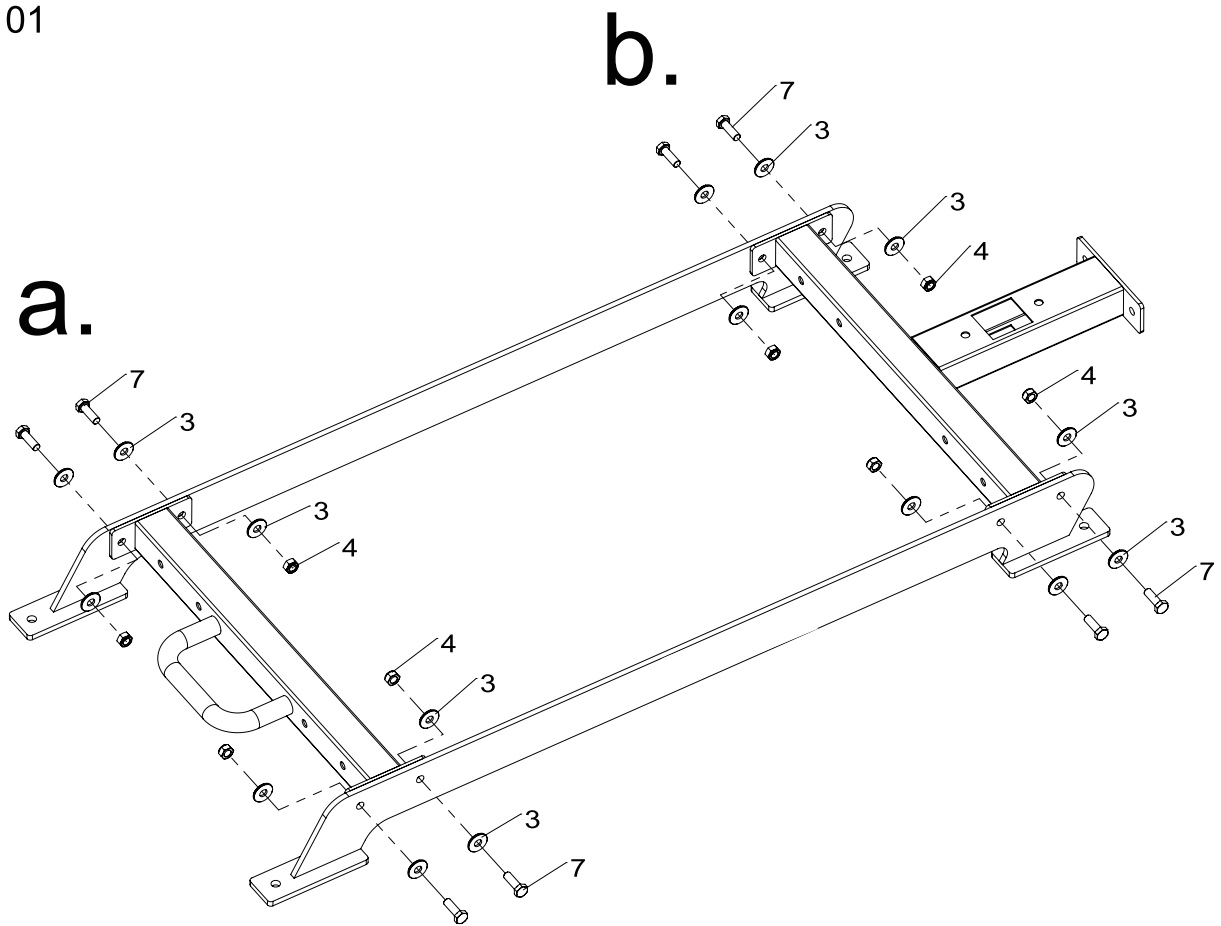

ROYAL FLOOR GHD

OWNER'S MANUAL

Exploded Diagram Parts List

Part	Description	Parts	O'ty
1	Foam		2
2	Washer $\varnothing 8$		6
3	Washer $\varnothing 10$		40
4	Lock nut M10		20
5	Hex bolt M8x65		6
6	Hex bolt M10x25		2
7	Hex bolt M10x30		8
8	Hex bolt M10x70		10
9	Screw M10x30		2

STEP 01

STEP 02

STEP 03

STEP 04